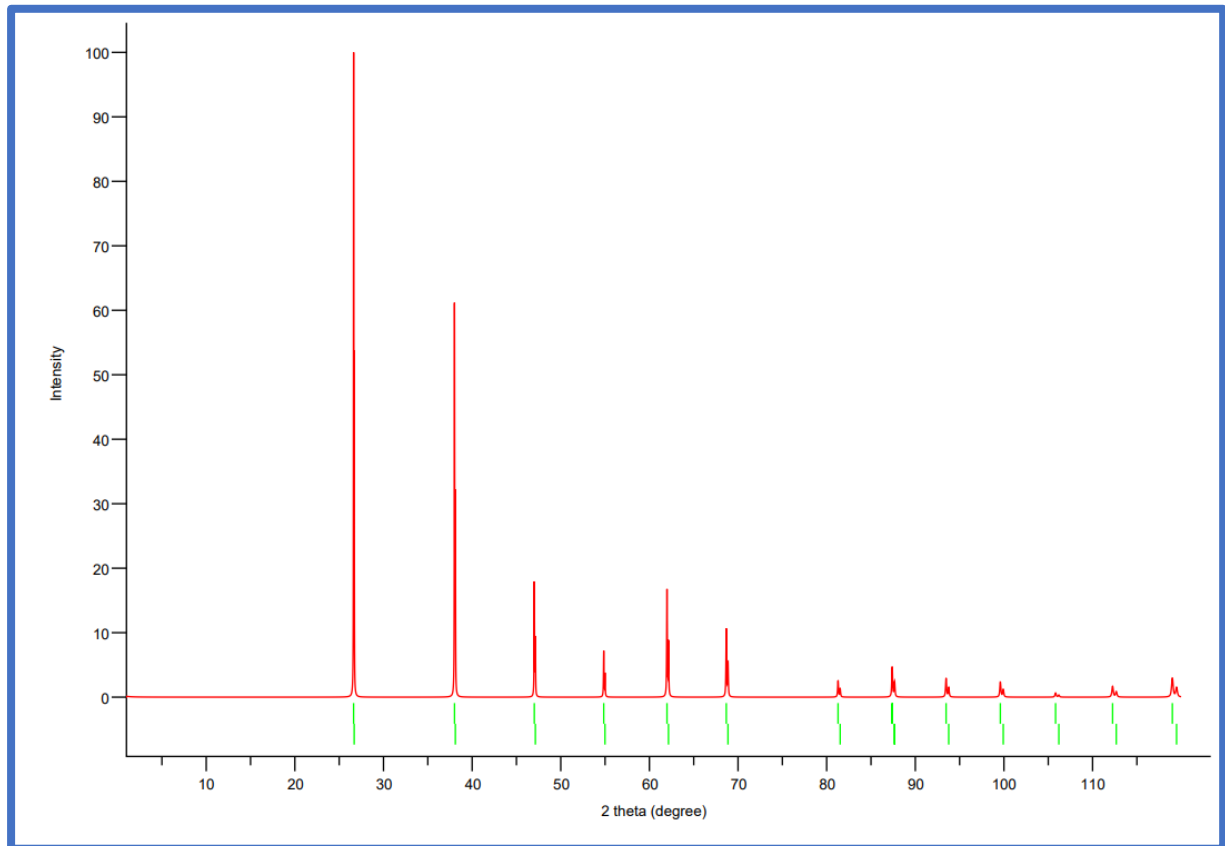

Sample data for SCC

Dr. Netram Kaurav
Assistant Professor

Department of Physics,
Govt. Holkar (Model Autonomous) Science College,
Indore (MP)-452001 India

h	k	l	2θ
1	0	0	26.62746
1	1	0	38.01225
1	1	1	47.01408
2	0	0	54.84726
2	1	0	61.98533
2	1	1	68.67626
2	2	0	81.28519
2	2	1	87.39468
3	1	0	93.47452
3	1	1	99.59398
2	2	2	105.8265
3	2	0	112.2585
3	2	1	119.0024